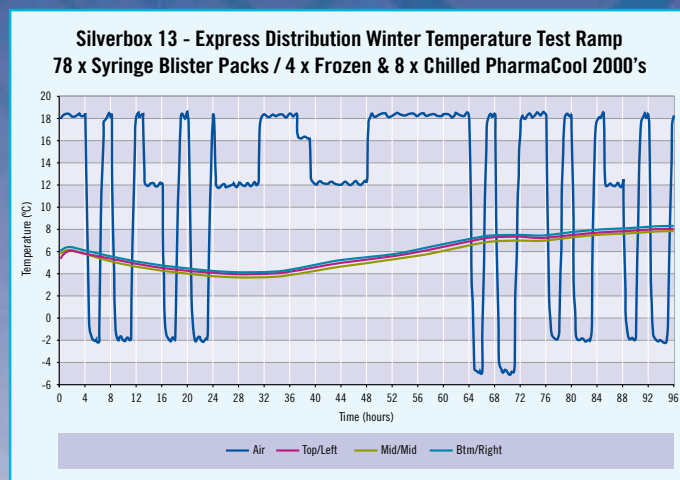

* System empty weight includes weight of refrigerant.
 ** 120 hours duration available using phase change refrigerant

Bill of materials

- 1 x outer carton
- 2 x corrugated collars
- 6 x LDPE silver foam panels
- 1 x product carton
- 12 x Pharmacool 2000