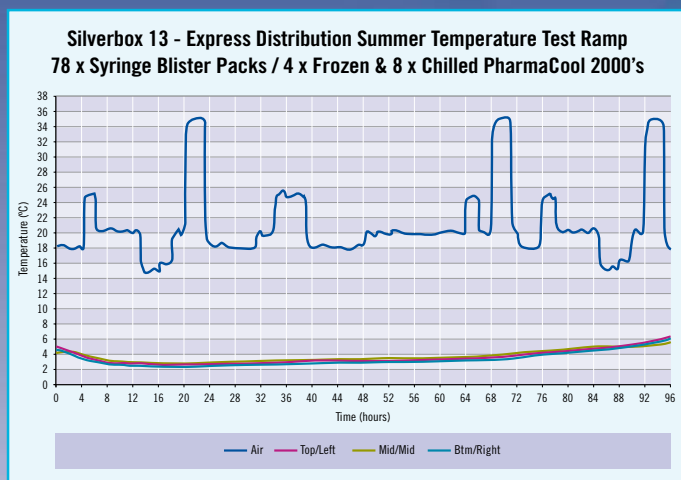

* System empty weight includes weight of refrigerant.
 ** 120 hours duration available using phase change refrigerant

Bill of materials

- 1 x outer carton
- 2 x corrugated collars
- 6 x LDPE silver foam panels
- 1 x product carton
- 12 x Pharmacool 2000